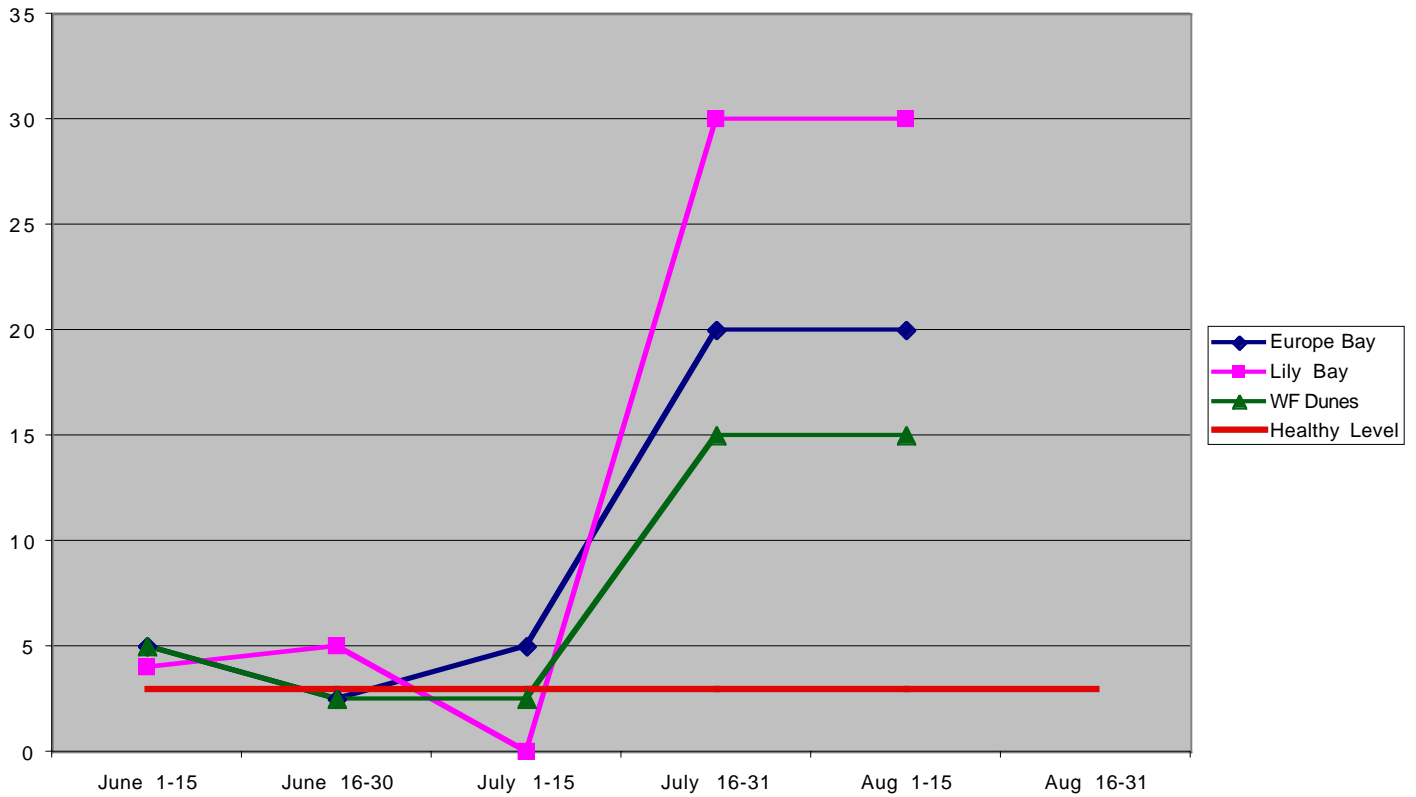

Europe Bay, Lily Bay, WFB Dunes Phosphate Levels 2007 (ppm)

DC Open Lake Shore Phosphate Levels 2007 (ppm)

	June 1-15	June 16-30	July 1-15	July 16-31	Aug 1-15	Aug 16-31
La Salle Park	20	30	15	15	30	15
Clay Banks	0	0	2.5	30	5	
Canal Beach	5	2.5	15	5	15	
Portage Park	5	2.5	0	30	20	
Lily Bay	4	5	0	30	30	
WFB shore	5	2.5	2.5	30	50	
WFB pier	5	15	30	15	15	
WF Dunes	5	2.5	2.5	15	15	
Toft Pt.		15	5	5		
Sandy Bay Pk	0	0	5	15	18	
Newport	0	0	0	20	20	
Europe Bay	5	2.5	5	20	20	