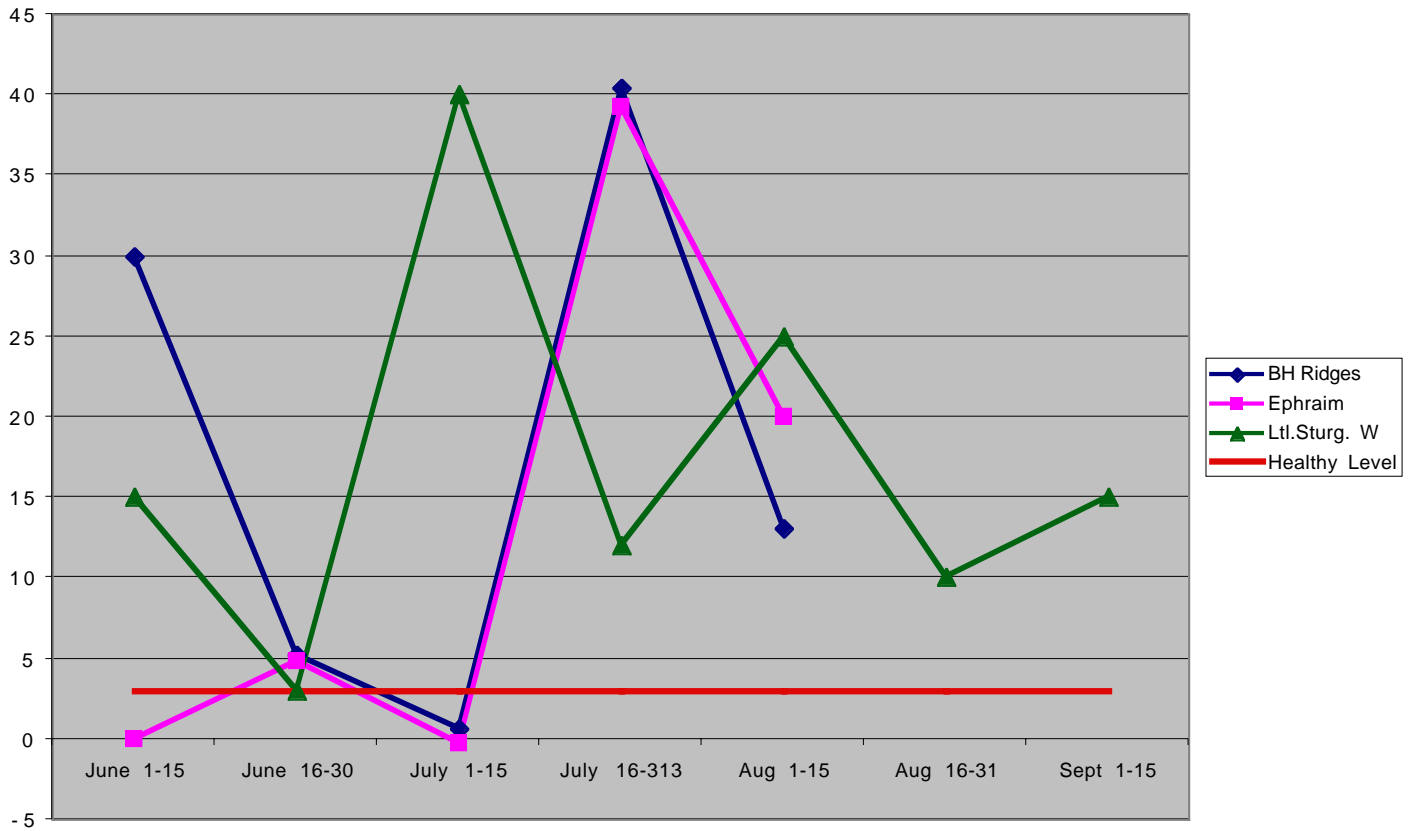

BH Ridges, Ephraim, Lt Stg W Phosphate Levels 2007 (ppm)

DC Shallow Bays Phosphate Levels 2007 (ppm)

	June 1-15	June 16-30	July 1-15	July 16-31	Aug 1-15	Aug 16-31	Sept 1-15
Ltl. Sturg. E	3	5	5	25	10	12	10
Ltl. Sturg. W	15	3	40	12	25	10	15
Rileys Bay	2.5	0	10	30	15		
Sand Bay	0	0	0	15	15		
Sawyer Harb.	5	20	15		12	12	
Fish Creek	0	25	0	25	25		
Nicolet Bay	2.5	15	5	9	10		
Ephraim	0	5	0	40	20		
Ellison Bay	5	0	2.5	14	20		
Rowleys Bay				15		15	
Mud Bay		30	15		15		
BH Ridges	30	5	0	40	13		
BH Anclam	0	15	0	15	15		